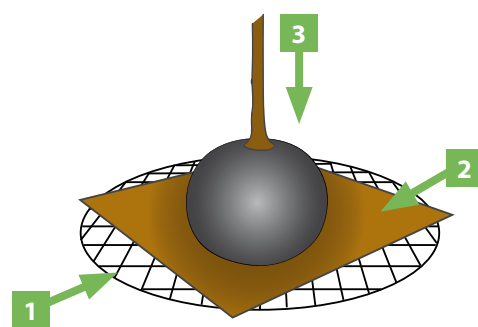

ROBA-FIX[®], provides a secure and 100% natural preservation and protection of Tree-Rootballs!

ROBA-FIX[®] is the perfect solution for protecting and preserving root-balls after lifting for a few months or up to a year. It is made up of a specific mix of different natural fibres. The natural latex backing provides a barrier so evaporation is controlled when above ground. When planted the fine net structure ensures immediate root growth and because it's a natural material it's 100% biodegradable in the soil.

NEW, ROBA-FIX[®]-easycut!

One of the main problem faced by growers when root-balling trees is the preparation of the root wrapping materials. Products containing natural fibres such as coco-fibre are hard to cut and using knives or scissors is a dangerous, time consuming and expensive activity. The unique structure of ROBA-FIX[®] overcomes this problem without the need for sharp tools, it can simply be ripped by hand to the required length just like a paper towel.

Dimensions: ROBA-FIX[®] is available in 30 metres long rolls and can be cut to any width you require.

A tree with ROBA-FIX[®] stands!

For more information contact your local distributor or contact:

ENGROW[®]
 P.O. Box 6246
 4000 HE Tiel
 The Netherlands
 Phone: +31-344-682528
 Fax: +31-344-682427
 E-mail: info@engrow.nl
 Internet: www.engrow.nl