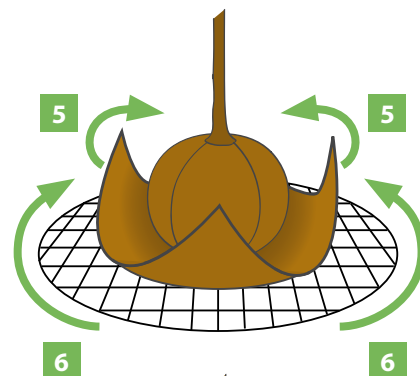

ROBA-FIX[®], provides a secure and 100% natural preservation and protection of Tree-Rootballs!

ROBA-FIX[®] is the perfect solution for protecting and preserving root-balls after lifting for a few months or up to a year. It is made up of a specific mix of different natural fibres. The natural latex backing provides a barrier so evaporation is controlled when above ground. When planted the fine net structure ensures immediate root growth and because it's a natural material it's 100% biodegradable in the soil.

NEW, ROBA-FIX[®]-easycut!

One of the main problem faced by growers when root-balling trees is the preparation of the root wrapping materials. Products containing natural fibres such as coco-fibre are hard to cut and using knives or scissors is a dangerous, time consuming and expensive activity. The unique structure of ROBA-FIX[®] overcomes this problem without the need for sharp tools, it can simply be ripped by hand to the required length just like a paper towel.

Dimensions: ROBA-FIX[®] is available in 30 metres long rolls and can be cut to any width you require.

A tree with ROBA-FIX[®] stands!

For more information contact your local distributor or contact:

ENGROW[®]
 P.O. Box 6246
 4000 HE Tiel
 The Netherlands
 Phone: +31-344-682528
 Fax: +31-344-682427
 E-mail: info@engrow.nl
 Internet: www.engrow.nl