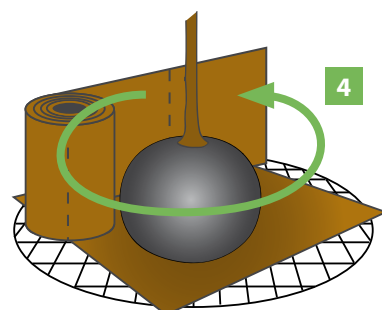

ROBA-FIX[®], provides a secure and 100% natural preservation and protection of Tree-Rootballs!

ROBA-FIX[®] is the perfect solution for protecting and preserving root-balls after lifting for a few months or up to a year. It is made up of a specific mix of different natural fibres. The natural latex backing provides a barrier so evaporation is controlled when above ground. When planted the fine net structure ensures immediate root growth and because it's a natural material it's 100% biodegradable in the soil.

NEW, ROBA-FIX[®]-easycut!

One of the main problem faced by growers when root-balling trees is the preparation of the root wrapping materials. Products containing natural fibres such as coco-fibre are hard to cut and using knives or scissors is a dangerous, time consuming and expensive activity. The unique structure of ROBA-FIX[®] overcomes this problem without the need for sharp tools, it can simply be ripped by hand to the required length just like a paper towel.

Dimensions: ROBA-FIX[®] is available in 30 metres long rolls and can be cut to any width you require.

A tree with ROBA-FIX[®] stands!

For more information contact your local distributor or contact:

ENGROW[®]
 P.O. Box 6246
 4000 HE Tiel
 The Netherlands
 Phone: +31-344-682528
 Fax: +31-344-682427
 E-mail: info@engrow.nl
 Internet: www.engrow.nl